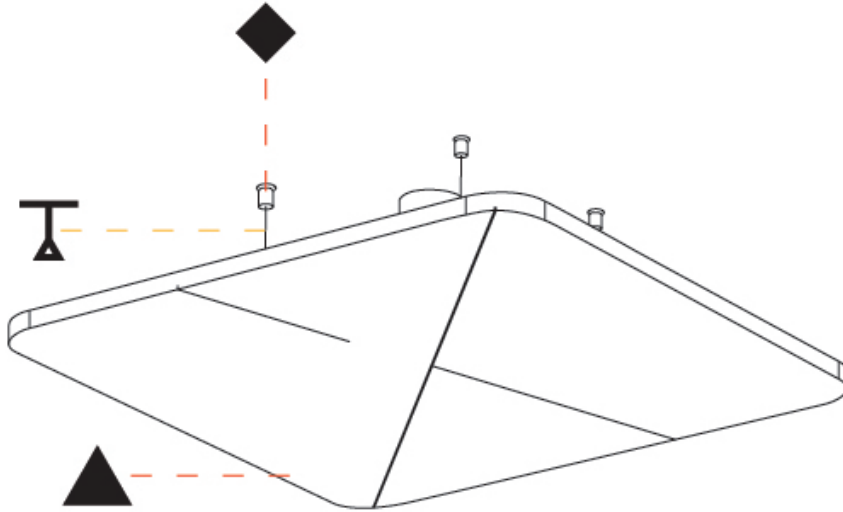

QUANTUM ACOUSTIC LIGHT PANEL SUSPENSION

A300739-

PROJECT	_____
TYPE	_____
SPECIFIER	_____
QUANTITY	_____
DATE	_____

A